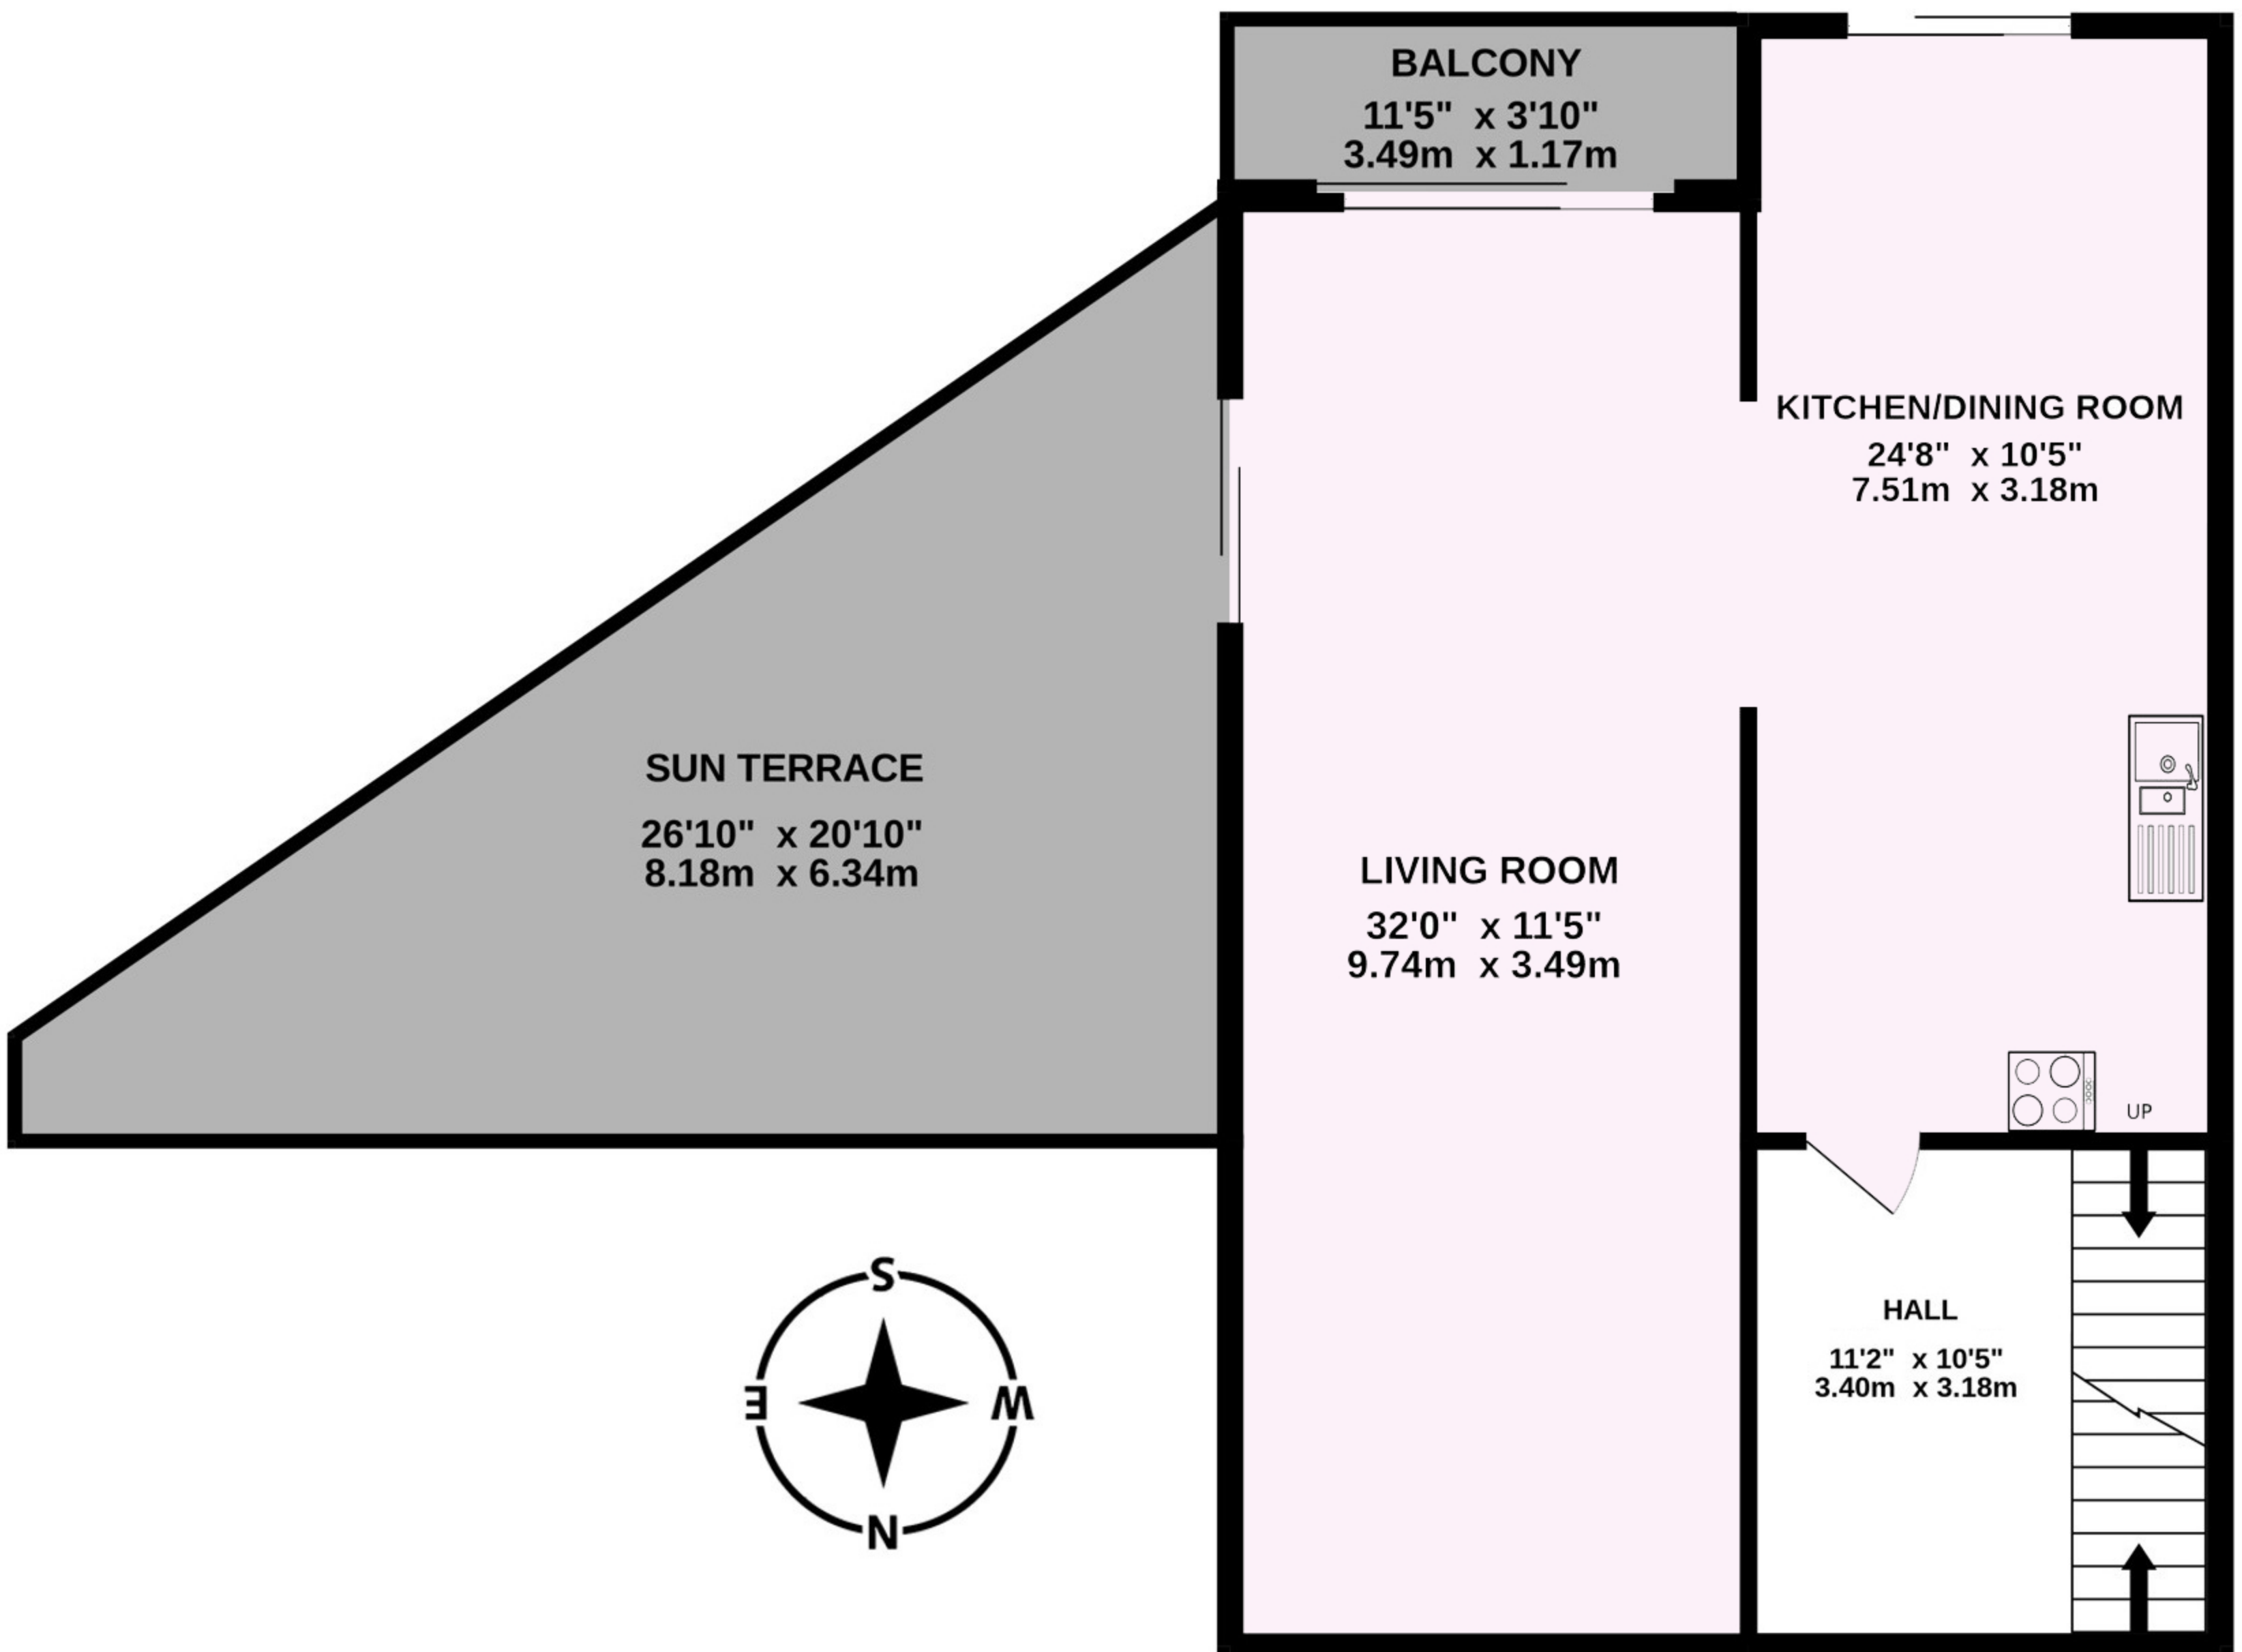

TOTAL FLOOR AREA : 2217 sq.ft. (206.0 sq.m.) approx.

GROUND FLOOR

739 sq.ft. (68.7 sq.m.) approx.

1ST FLOOR

739 sq.ft. (68.7 sq.m.) approx.

2ND FLOOR

739 sq.ft. (68.6 sq.m.) approx.

Whilst every attempt has been made to ensure the accuracy of the floor plan contained here, measurements of doors, windows, rooms and any other items are approximate and no responsibility is taken for any error, omission, or mis-statement. This is for illustrative purposes only & should be used as such by any prospective purchaser. The services, systems and appliances shown have not been tested & no guarantee as to their operability or efficiency can be given.