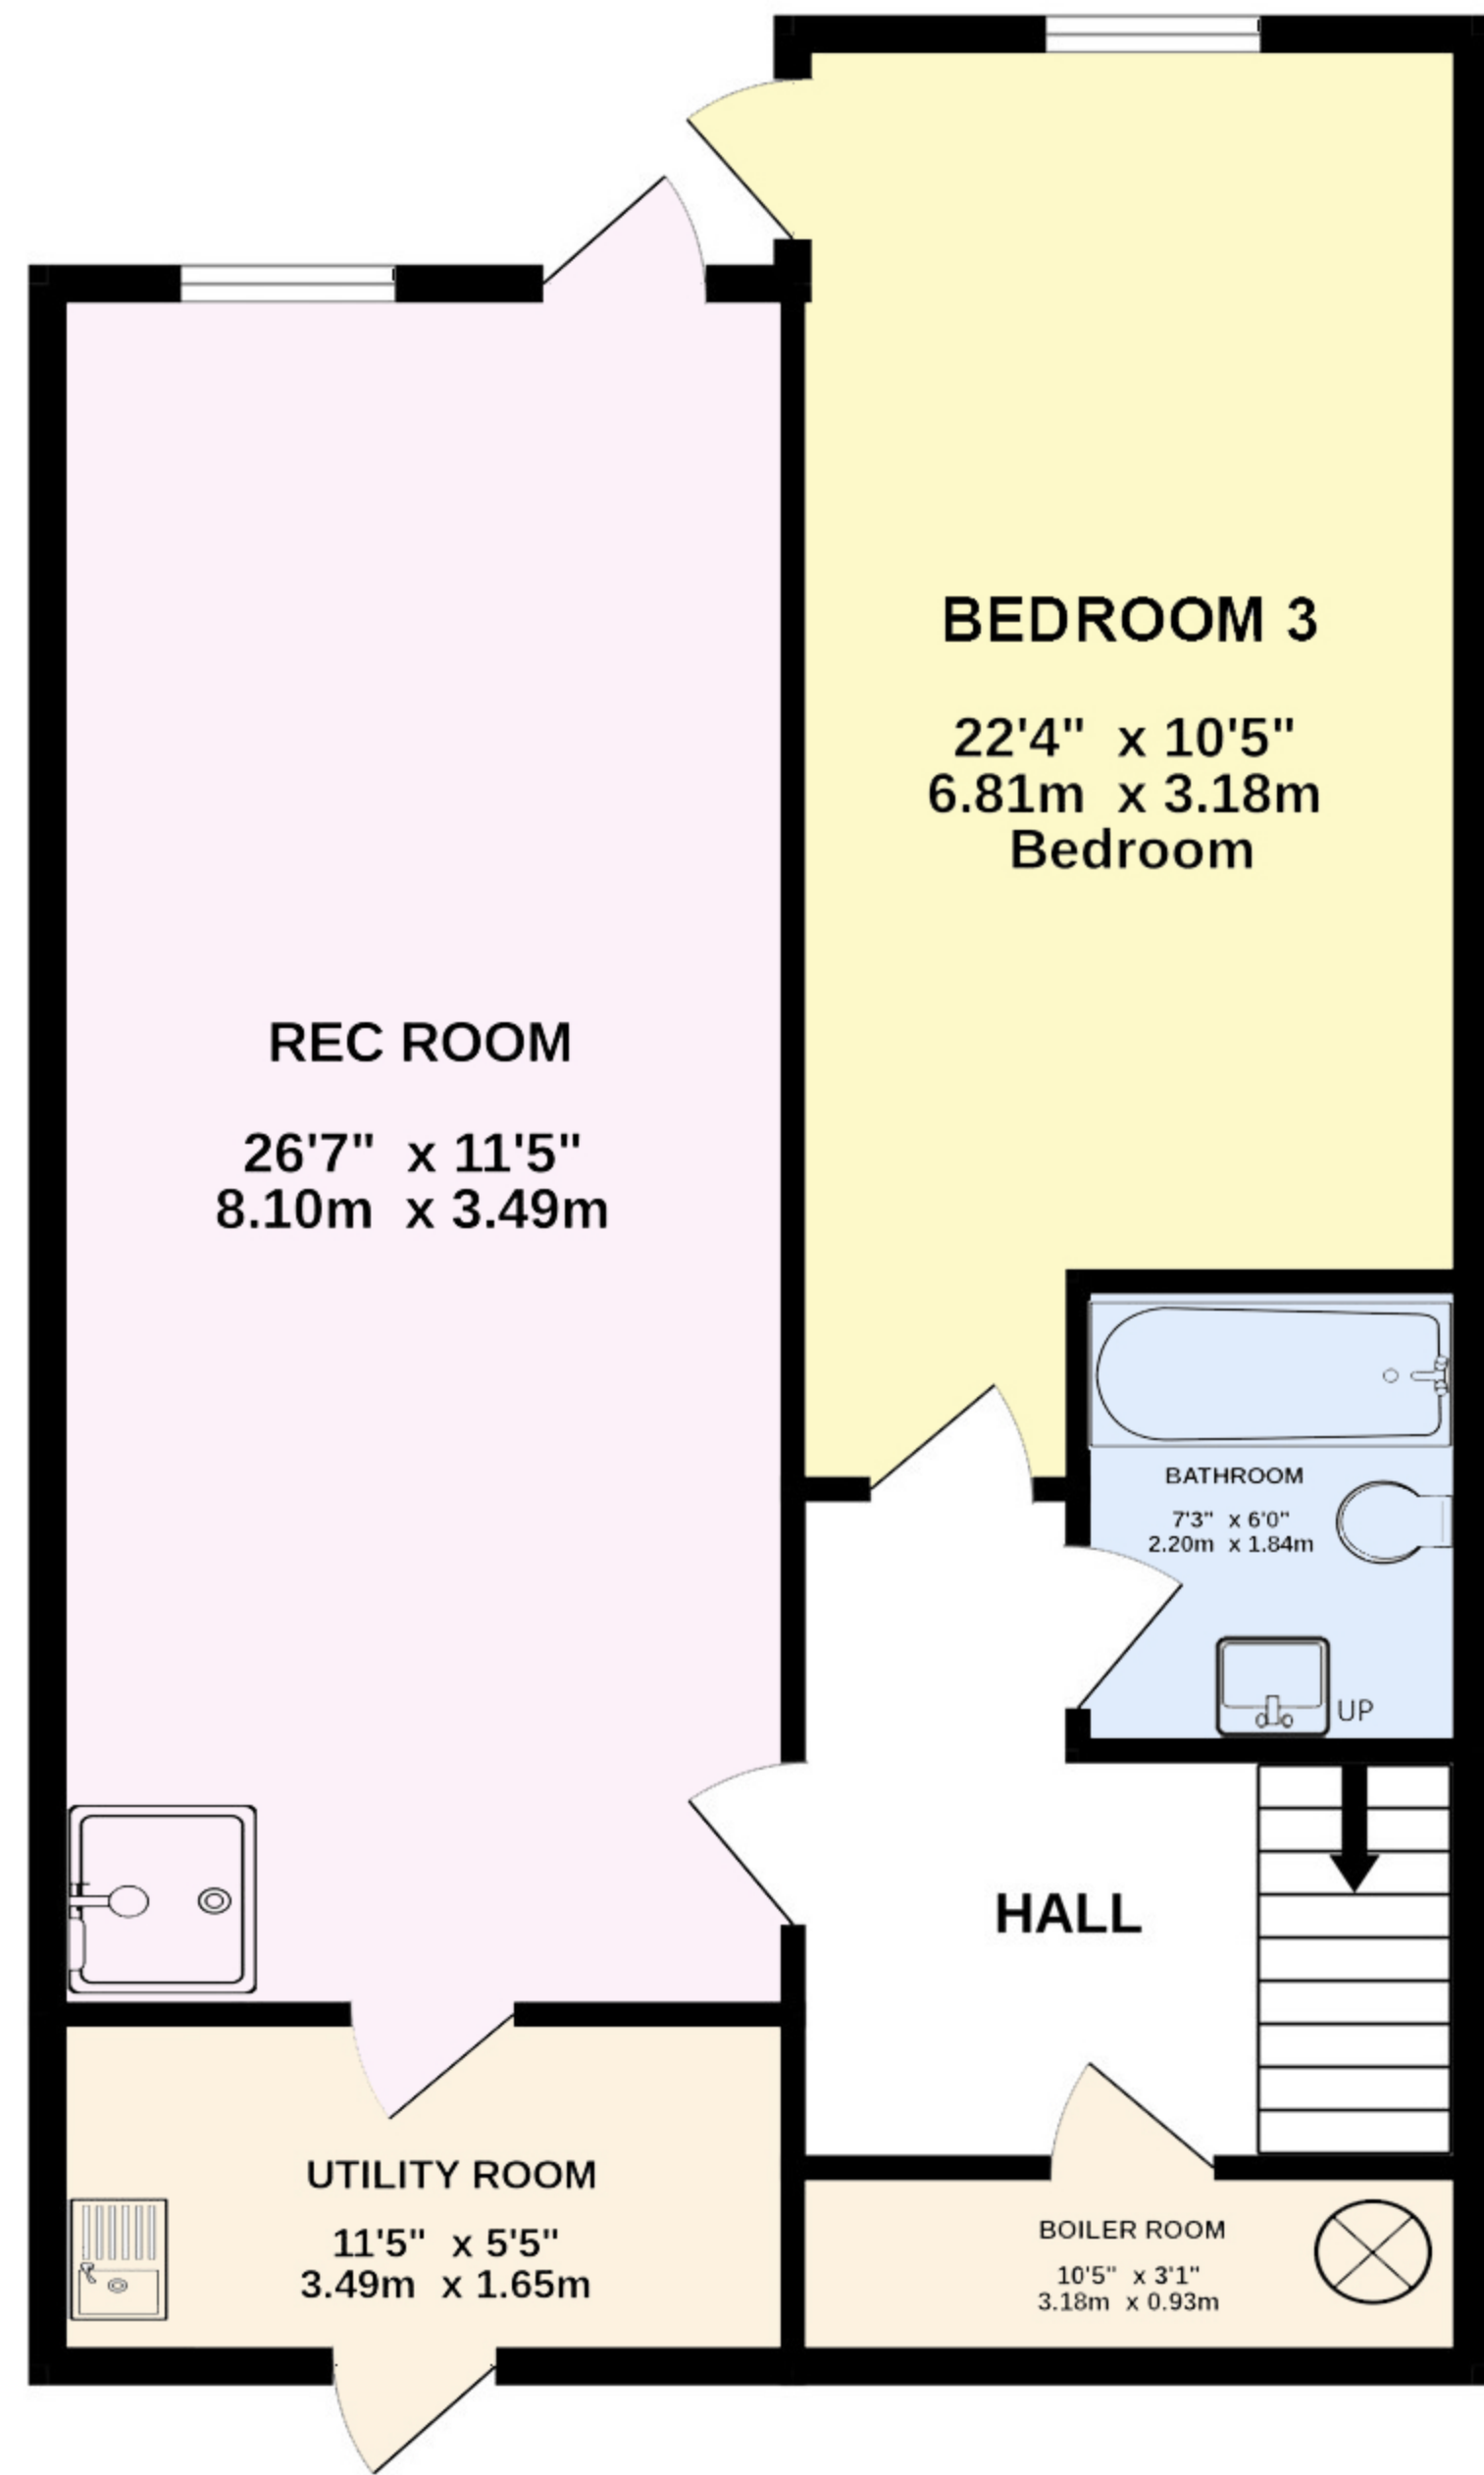

TOTAL FLOOR AREA : 2217 sq.ft. (206.0 sq.m.) approx.

GROUND FLOOR

739 sq.ft. (68.7 sq.m.) approx.

1ST FLOOR

739 sq.ft. (68.7 sq.m.) approx.

2ND FLOOR

739 sq.ft. (68.6 sq.m.) approx.

Whilst every attempt has been made to ensure the accuracy of the floor plan contained here, measurements of doors, windows, rooms and any other items are approximate and no responsibility is taken for any error, omission, or mis-statement. This is for illustrative purposes only & should be used as such by any prospective purchaser. The services, systems and appliances shown have not been tested & no guarantee as to their operability or efficiency can be given.