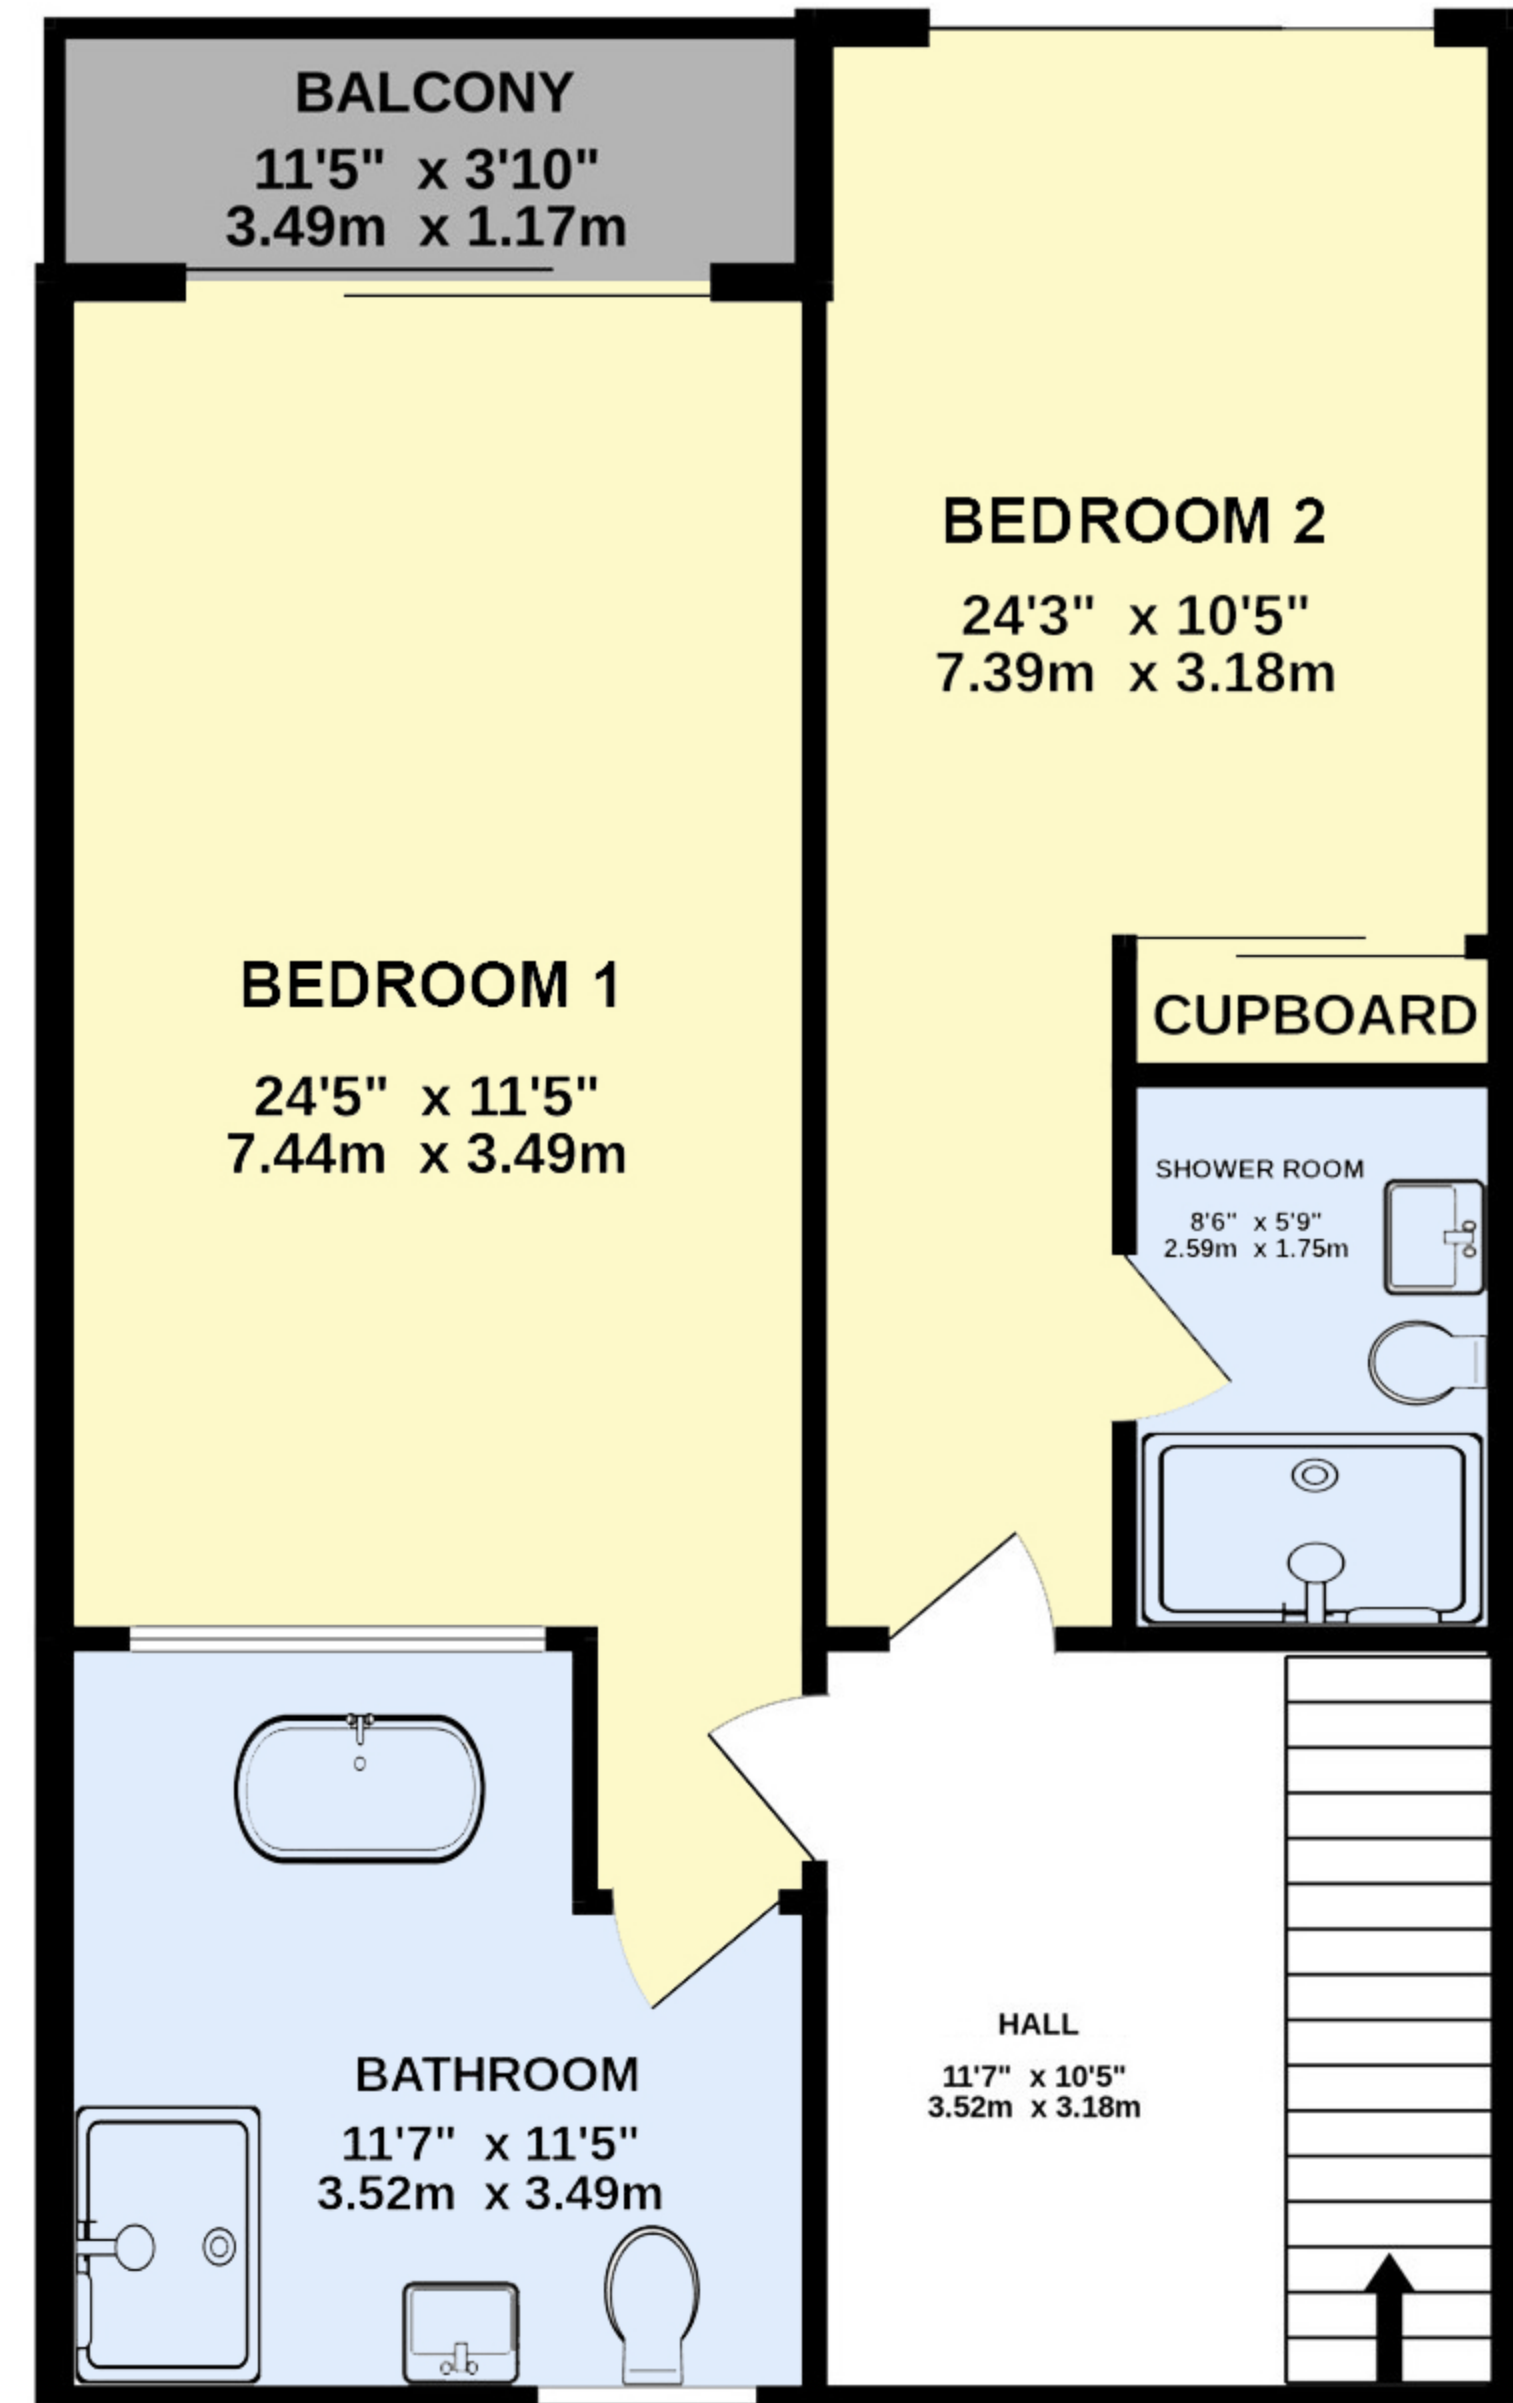

TOTAL FLOOR AREA : 2217 sq.ft. (206.0 sq.m.) approx.

GROUND FLOOR

739 sq.ft. (68.7 sq.m.) approx.

1ST FLOOR

739 sq.ft. (68.7 sq.m.) approx.

2ND FLOOR

739 sq.ft. (68.6 sq.m.) approx.

Whilst every attempt has been made to ensure the accuracy of the floor plan contained here, measurements of doors, windows, rooms and any other items are approximate and no responsibility is taken for any error, omission, or mis-statement. This is for illustrative purposes only & should be used as such by any prospective purchaser. The services, systems and appliances shown have not been tested & no guarantee as to their operability or efficiency can be given.